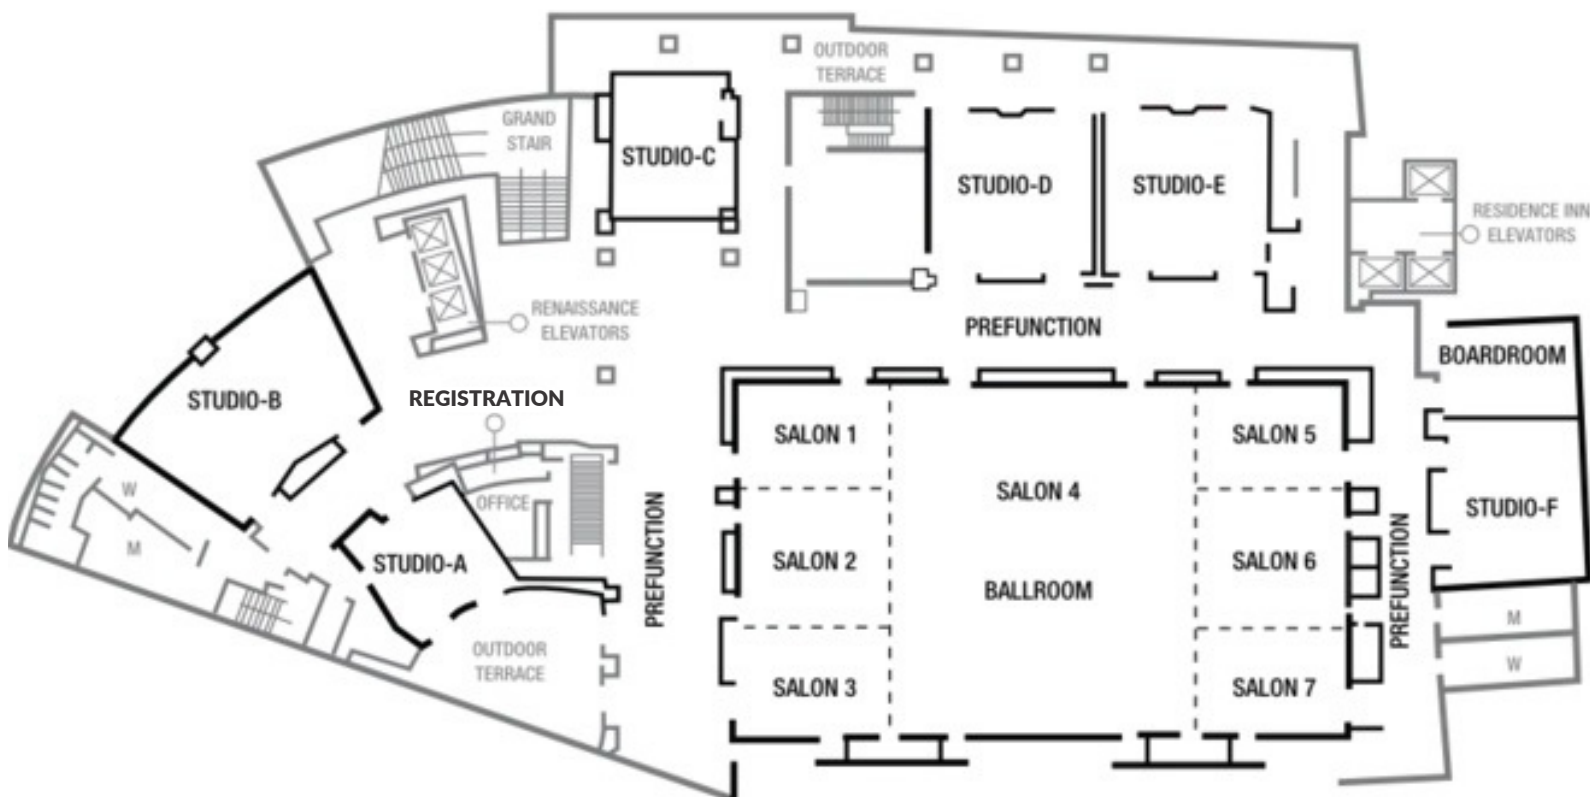

## Renaissance Arlington Capital View

2800 South Potomac Avenue, Arlington, Virginia 22202

**WiFi Network:** Renaissance\_CONFERENCE

**Conference Code:** CFSE